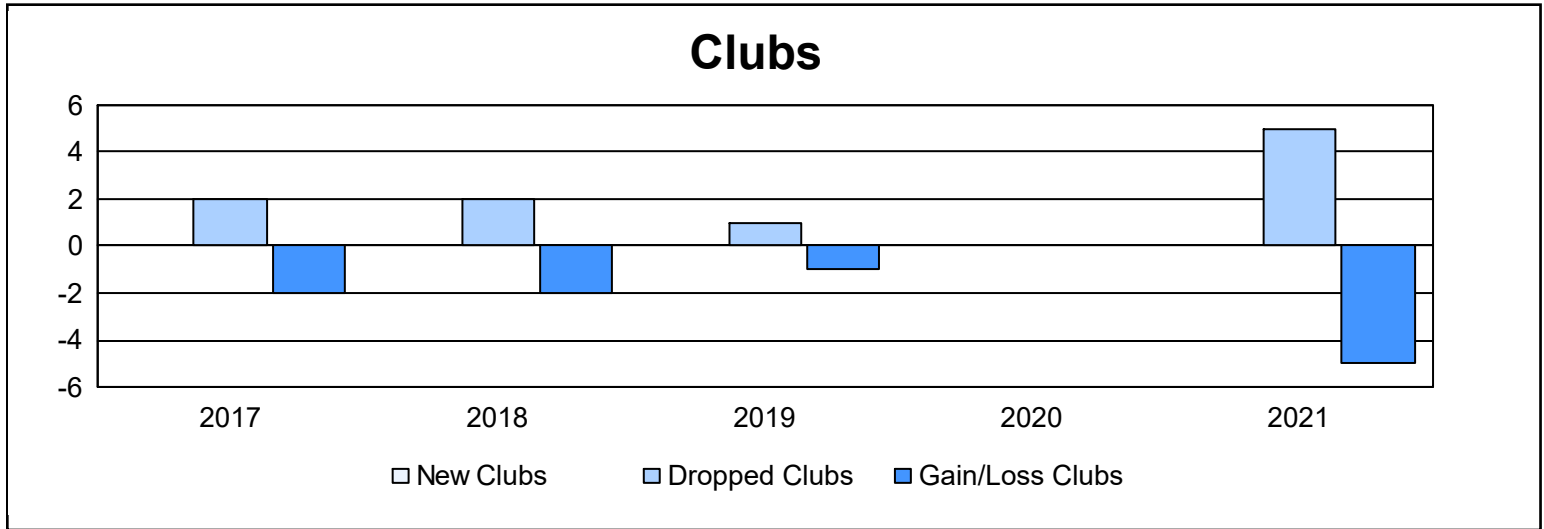

Year	New Clubs	Dropped Clubs	Gain/ Loss Clubs	New Members	Charter Members	Reinstate Members	Transfer Members	Total Member Added	Total Members Dropped	Gain/ Loss Members
2016-2017	0	2	-2	70	4	2	33	109	180	-71
2017-2018	0	2	-2	46	0	1	2	49	107	-58
2018-2019	0	1	-1	48	0	3	1	52	149	-97
2019-2020	0	0	0	43	0	1	3	47	113	-66
2020-2021	0	5	-5	40	0	0	4	44	108	-64
<b>Average</b>	<b>0</b>	<b>2</b>	<b>-2</b>	<b>49</b>	<b>1</b>	<b>1</b>	<b>9</b>	<b>60</b>	<b>131</b>	<b>-71</b>

### Membership Composition June 2021 Cumulative