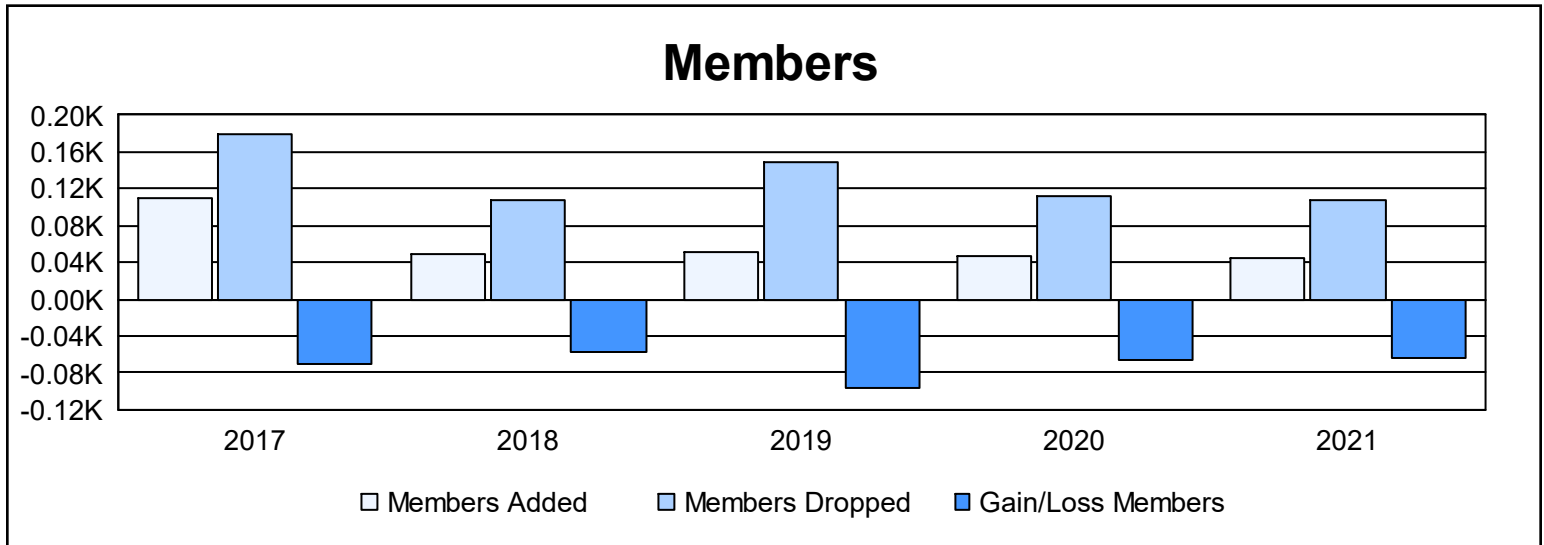

Year	New Clubs	Dropped Clubs	Gain/ Loss Clubs	New Members	Charter Members	Reinstate Members	Transfer Members	Total Member Added	Total Members Dropped	Gain/ Loss Members
2016-2017	0	2	-2	70	4	2	33	109	180	-71
2017-2018	0	2	-2	46	0	1	2	49	107	-58
2018-2019	0	1	-1	48	0	3	1	52	149	-97
2019-2020	0	0	0	43	0	1	3	47	113	-66
2020-2021	0	5	-5	40	0	0	4	44	108	-64
<b>Average</b>	<b>0</b>	<b>2</b>	<b>-2</b>	<b>49</b>	<b>1</b>	<b>1</b>	<b>9</b>	<b>60</b>	<b>131</b>	<b>-71</b>

### Membership Composition June 2021 Cumulative